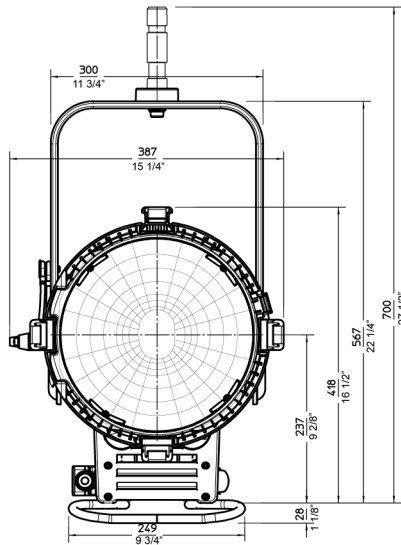

AVAILABLE FROM ARRI INC. SUMMER 2009

M18

Cat. No.	Description
518500	M18
505203	25 ft. Head/Ballast Cable
505204	50 ft. Head/Ballast Cable
505201	100 ft. Head/Ballast Cable
552210	Four Leaf Barndoor
552215	Eight Leaf Barndoor
512245	1200W Single Ended HMI Lamp
518245	1800W Single Ended HMI Lamp
512250	13" Full Single Scrim
512252	13" Full Double Scrim
571716	Scrim Bag
853276	Safety Cable
518810	1200/1800W Electronic Ballast w/DMX & ALF
518936	Lamphead Case
505921	Electronic Ballast Case

Specifications

Weight	23.1 lbs. (10.5 kg)
Reflector	ARRI, multi-faceted, paraboloidal-ellipsoidal shaped using high purity aluminum
Lampholder	G38 High Voltage
Mounting	1 1/8" (29 mm) stand mount

For Ballast Specifications see Ballast Section