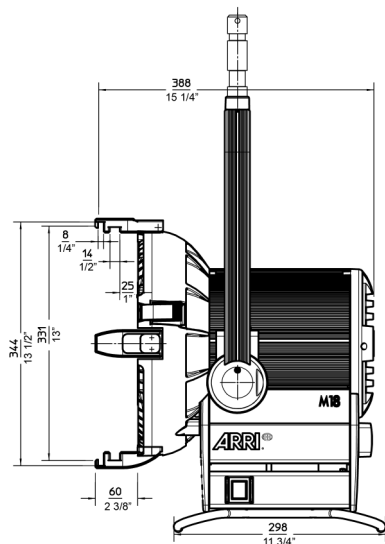

AVAILABLE FROM ARRI INC. SUMMER 2009

M18

Cat. No.	Description
518500	M18
505203	25 ft. Head/Ballast Cable
505204	50 ft. Head/Ballast Cable
505201	100 ft. Head/Ballast Cable
552210	Four Leaf Barndoor
552215	Eight Leaf Barndoor
512245	1200W Single Ended HMI Lamp
518245	1800W Single Ended HMI Lamp
512250	13" Full Single Scrim
512252	13" Full Double Scrim
571716	Scrim Bag
853276	Safety Cable
518810	1200/1800W Electronic Ballast w/DMX & ALF
518936	Lamphead Case
505921	Electronic Ballast Case

Specifications

Weight	23.1 lbs. (10.5 kg)
Reflector	ARRI, multi-faceted, paraboloidal-ellipsoidal shaped using high purity aluminum
Lampholder	G38 High Voltage
Mounting	1 1/8" (29 mm) stand mount

For Ballast Specifications see Ballast Section