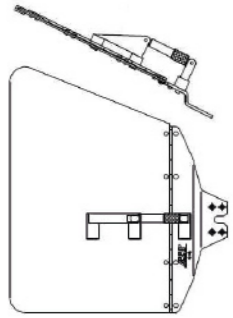

4" x 4" Matte Box 16 (MB-16)*

* discontinued items
only as long as stock is available

CONFIGURATION OVERVIEW – 7.4.0 / 2010.07

ARRI assumes no responsibility with regard to the performance or use of the products or typographical errors or inaccuracies of given information. Product specifications are subject to change without notice. For a full listing of all available components consult the price list.

Light Protection

Light Shield Set
(top/bottom+side flags pair), K0.59985.0
(top/bottom only), K2.41703.0
(side flags pair only), K2.41705.0

** Set of mattes
24-180 mm (35 mm lenses)
K2.41699.0

Carriers & Filter Stages

MB-16, for 19 mm Rods
K2.44472.0
MB-16, for 15 mm Rods
K2.44472.A

Set includes:
Filter Stage for two filters
two filter holders 4" x 4"
French flag holder

Filter Rings (R3)

4 1/2" (114 mm) filter ring
K2.49109.0 (ø 87 mm)

MB 16 technical data:

Min focal length 35 mm lenses:	16 mm
Min focal length 16 mm lenses:	8 mm
Max number of 4 x 4 filters:	four 4 x 4 filters
Max number of 4 1/2" round filters:	one 4 1/2" round filter
Dimensions:	240 x 230 x 103 mm (9.4 x 9.0 x 4.0 in)
Weight:	ca. 950 g (2.1 lbs)