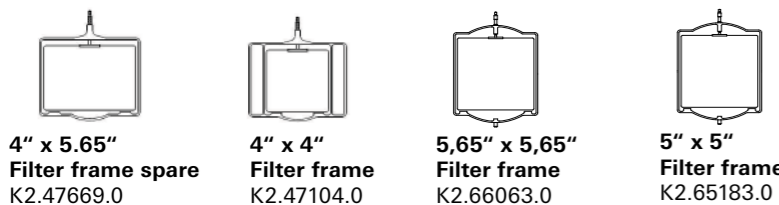

Accessories for LMB-15 and LMB-5