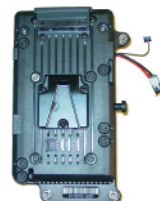

Battery Adapter Top for V Mount, BAT-V K2.72011.0